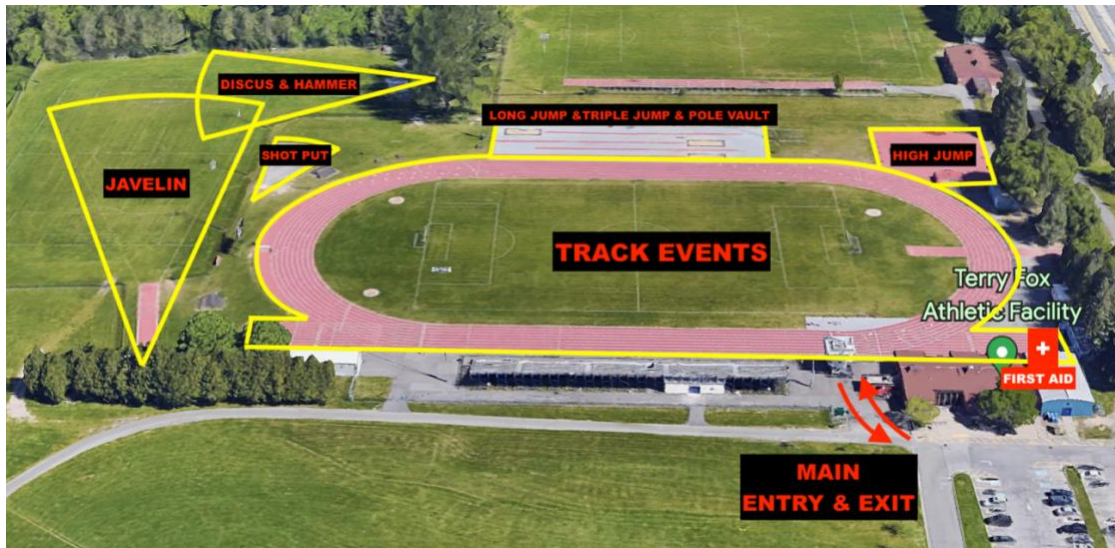

## OTTAWA TWILIGHT #2

---

- DATE:** Wednesday, June 12th, 2024
- LOCATION:** Terry Fox Athletic Facility, 2960 Riverside Dr. Ottawa, ON K1V 8N4
- SANCTIONED BY:** World Athletics, World Para Athletics & Athletics Ontario
- AGE CATEGORIES:** OPEN
- MEET ENTRY DEADLINE:** Tuesday, June 11th 11:59pm
- ENTRY PAGE:** <https://www.trackie.com/event/2024ottawatwilight2>
- FEES:** Online - \$25.00
- IMPLEMENTS:** Athletes are asked to bring their own. A limited number of implements may be available but requests must be made with plenty of time. Ottawa Lion members receive priority.
- CHECK IN:** Athletes are asked to marshal at the start line of their event no later than 10min prior to the start. Distance runners will be required to pick up a hip/chest number at the Ottawa Lions tent located under the timing tower.
- PARKING:** Limited parking will be available at the venue. Pay and display parking in the Mooneys Bay lot will also be available. With the Mooneys Bay park attractions the lots will fill up quickly.
- LIVE RESULTS:** <liveresults.ottawalions.com>
- SCHEDULE OF EVENTS:** Will be run men before women (unless indicated otherwise). Seeded/fast sections will be run first. Events may be combined if entries are low.
- Para:** Ambulatory events are integrated and wheelchair events assigned dedicated hea

- 6:15pm Combined Pole Vault
- Combined Hammer Throw
- Womens Long Jump
- 7:30pm Combined Shot Put
- Mens Long Jump

**FACILITY LAYOUT**

STADIUM AREAS

COMPETITION AREAS

**EMERGENCY ACTION PLAN:**

There will be a First Aid Team located on site for the duration of the weekend. The First-Aid station will be located just east of the grandstands. This team is not responsible for RMT or PT but a first response in case of injury or need to call EMS.