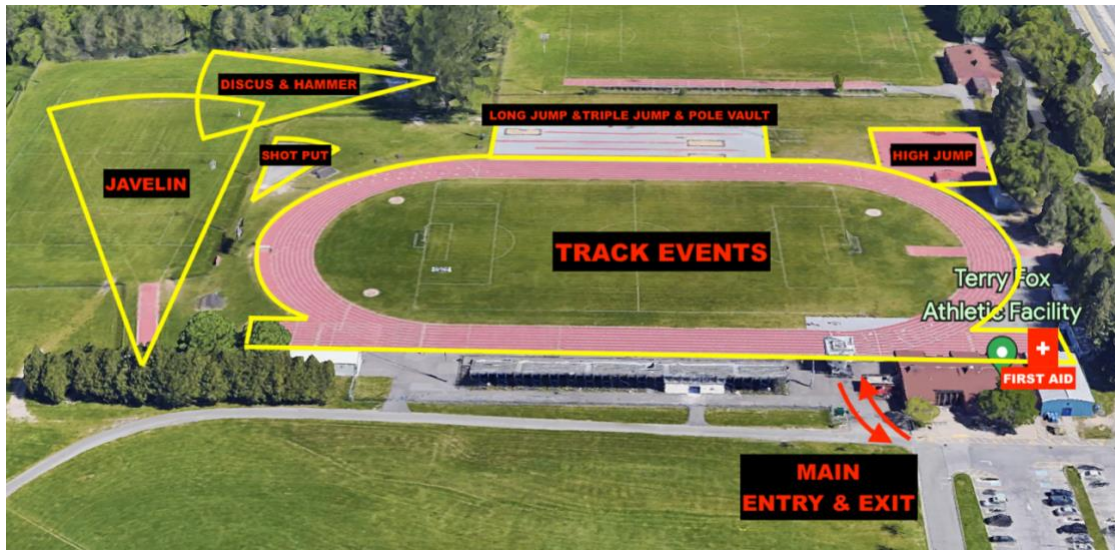

FIELD EVENTS:

6:00pm	Combined Pole Vault
6:15pm	Combined Discus Throw
	Combined Triple Jump
7:30pm	Combined Javelin Throw
	Combined High Jump

FACILITY LAYOUT

STADIUM AREAS

COMPETITION AREAS

EMERGENCY ACTION PLAN:

There will be a First Aid Team located on site for the duration of the weekend. The First-Aid station will be located just east of the grandstands. This team is not responsible for RMT or PT but a first response in case of injury or need to call EMS.

A defibrillator is in the main building of the Terry Fox Athletic Facility.

If EMS is required at the Terry Fox Athletic Facility, the address is 2960 Riverside Dr. Ottawa Ontario K1V 8N4 (Inside Mooneys Bay Park). The best point of access is from the intersection of Riverside Dr. and Ridgewood Avenue, they should take an immediate right once inside Mooneys Bay Park. An alternative point of entry would be arriving from Hogs Back Rd, turning into the Mooneys Bay Boat launch entrance, and pulling up to the West Field.