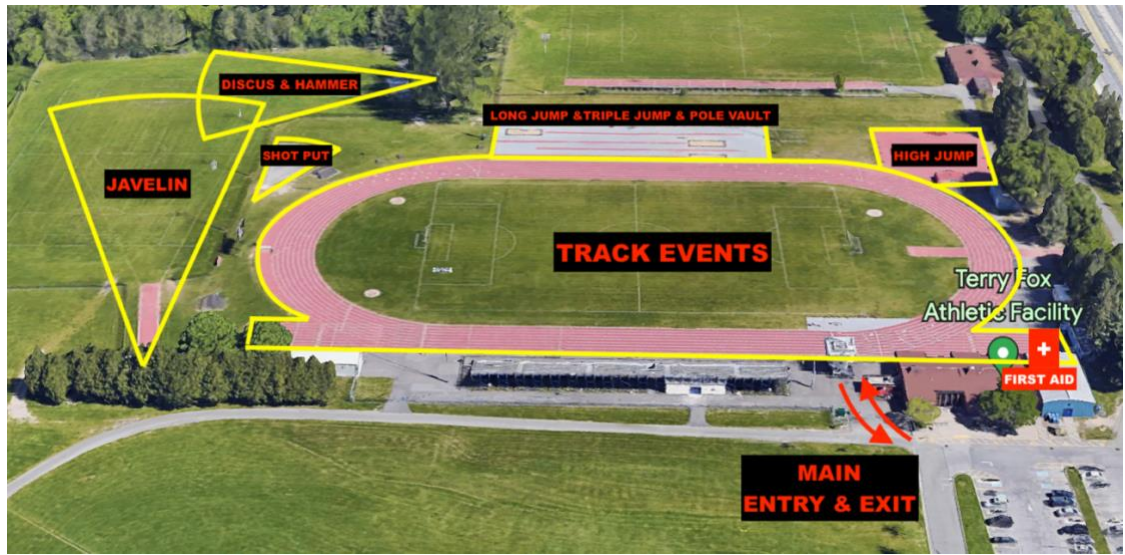

**FIELD EVENTS:**

6:00pm	Combined Pole Vault
	Men Long Jump
6:15pm	Combined Hammer Throw
7:00pm	Combined Shot Put
7:45pm	Women Long Jump

**FACILITY LAYOUT**

**STADIUM AREAS**

**COMPETITION AREAS**

**EMERGENCY ACTION PLAN:**

There will be a First Aid Team located on site for the duration of the weekend. The First-Aid station will be located just east of the grandstands. This team is not responsible for RMT or PT but a first response in case of injury or need to call EMS.

A defibrillator is in the main building of the Terry Fox Athletic Facility.

If EMS is required at the Terry Fox Athletic Facility, the address is 2960 Riverside Dr. Ottawa Ontario K1V 8N4 (Inside Mooneys Bay Park). The best point of access is from the intersection of Riverside Dr. and Ridgewood Avenue, they should take an immediate right once inside Mooneys Bay Park. An alternative point of entry would be arriving from Hogs Back Rd, turning into the Mooneys Bay Boat launch entrance, and pulling up to the West Field.