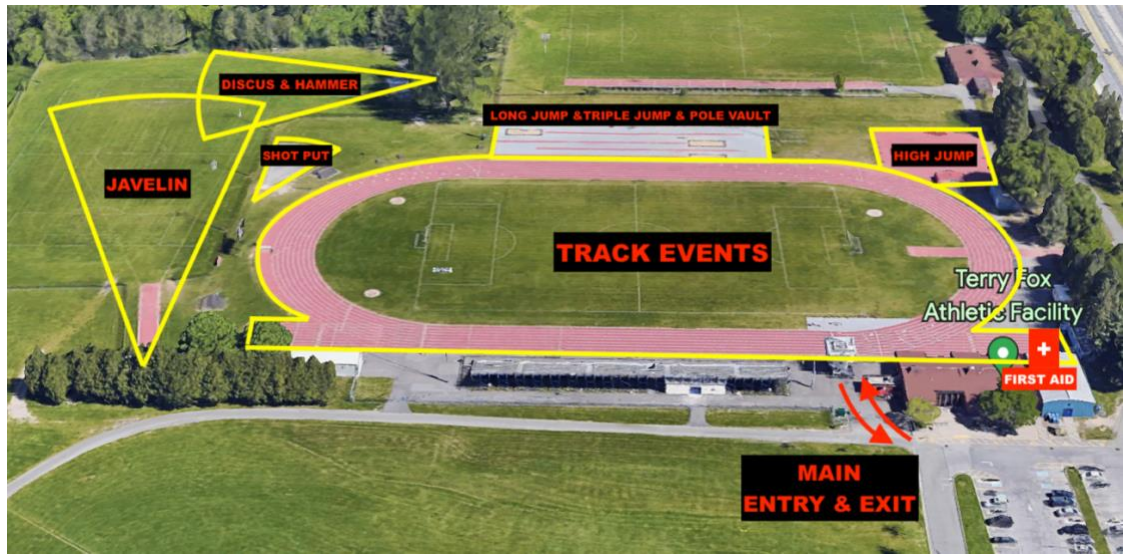

FACILITY LAYOUT

STADIUM AREAS

COMPETITION AREAS

EMERGENCY ACTION PLAN:

There will be a First Aid Team located on site for the duration of the weekend. The First-Aid station will be located just east of the grandstands. This team is not responsible for RMT or PT but a first response in case of injury or need to call EMS.

A defibrillator is in the main building of the Terry Fox Athletic Facility.

If EMS is required at the Terry Fox Athletic Facility, the address is 2960 Riverside Dr. Ottawa Ontario K1V 8N4 (Inside Mooneys Bay Park). The best point of access is from the intersection of Riverside Dr. and Ridgewood Avenue, they should take an immediate right once inside Mooneys Bay Park. An alternative point of entry would be arriving from Hogs Back Rd, turning into the Mooneys Bay Boat launch entrance, and pulling up to the West Field.